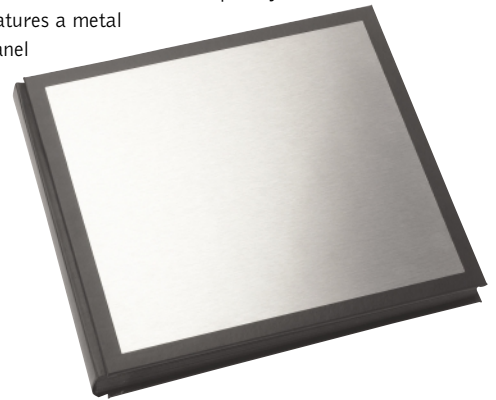

Eros A3 Book Bound Album

An impressive, versatile album, covered with a soft matt material with leather grain finish.

Framed Image Books

In line with the contemporary styling of our Avanta range, Framed Image Books display large format prints set within a board framed edge. Available in four cover style options, we offer both Portrait and Landscape orientations to hold 11"x14" prints.

EROS – Black

HERA – Metal Laminate
with Indentation

VENUS – Metal Laminate

AURORA – Black
Suede Effect with
Two Plaque
Indentations

Reportage Book or Post Bound Albums

Perfect for those seeking to move away from square format albums, without stepping up to our A3 design. Reportage albums are available in either Book Bound format where pages are joined through binding, or Post Bound format where individual pages are assembled into covers.

Eros

Stylish in its simplicity, Eros is covered with a soft matt material with leather grain finish, with black pages.

Venus

Combining modern materials with contemporary styling, Venus features a metal laminate front panel framed by matt black leather effect material.