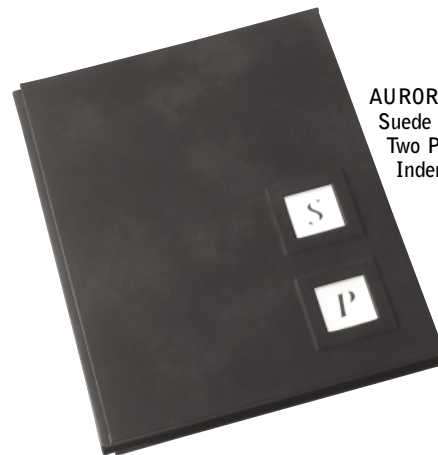

Eros A3 Book Bound Album

An impressive, versatile album, covered with a soft matt material with leather grain finish.

Framed Image Books

In line with the contemporary styling of our Avanta range, Framed Image Books display large format prints set within a board framed edge. Available in four cover style options, we offer both Portrait and Landscape orientations to hold 11"x14" prints.

EROS – Black

HERA – Metal Laminate
with Indentation

VENUS – Metal Laminate

AURORA – Black
Suede Effect with
Two Plaque
Indentations

Reportage Book or Post Bound Albums

Perfect for those seeking to move away from square format albums, without stepping up to our A3 design. Reportage albums are available in either Book Bound format where pages are joined through binding, or Post Bound format where individual pages are assembled into covers.