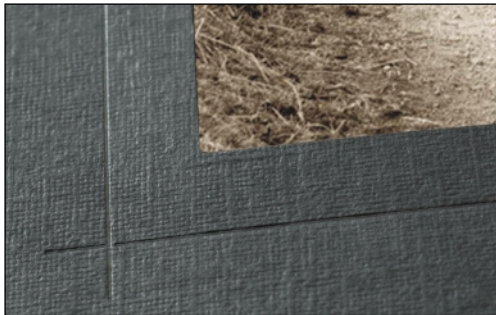

Finished with a luxurious soft suede feel material, Aurora features apertures to hold two personalisation plaques, ideal for displaying initials of a newly married couple.

Thank You Mounts

Matt White covers featuring a subtle linen embossed surface and overlay made with matching board, with embossed aperture line crossing in each corner. Blocked 'Thank You' in silver on bottom right hand corner of front cover.

Slip In Mounts

The impact of individual prints can be maximised through Avanta Matt Black Slip In Mounts. Finished in the same board texture as overlays from our Album range, these mounts feature a subtle embossed line around the aperture, crossing in each corner.