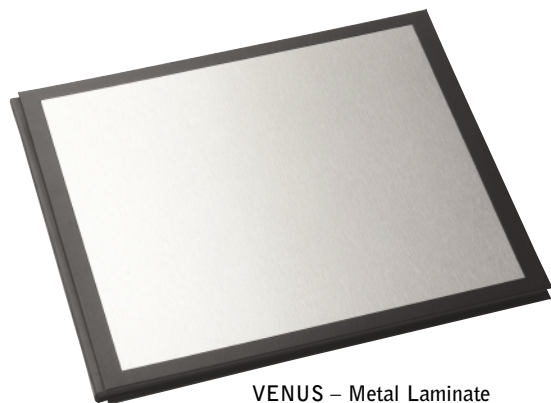

Eros A3 Book Bound Album

An impressive, versatile album, covered with a soft matt material with leather grain finish.

Framed Image Books

In line with the contemporary styling of our Avanta range, Framed Image Books display large format prints set within a board framed edge. Available in four cover style options, we offer both Portrait and Landscape orientations to hold 11"x14" prints.

EROS – Black

HERA – Metal Laminate
with Indentation

VENUS – Metal Laminate

AURORA – Black
Suede Effect with
Two Plaque
Indentations

Reportage Book or Post Bound Albums

Perfect for those seeking to move away from square format albums, without stepping up to our A3 design. Reportage albums are available in either Book Bound format where pages are joined through binding, or Post Bound format where individual pages are assembled into covers.